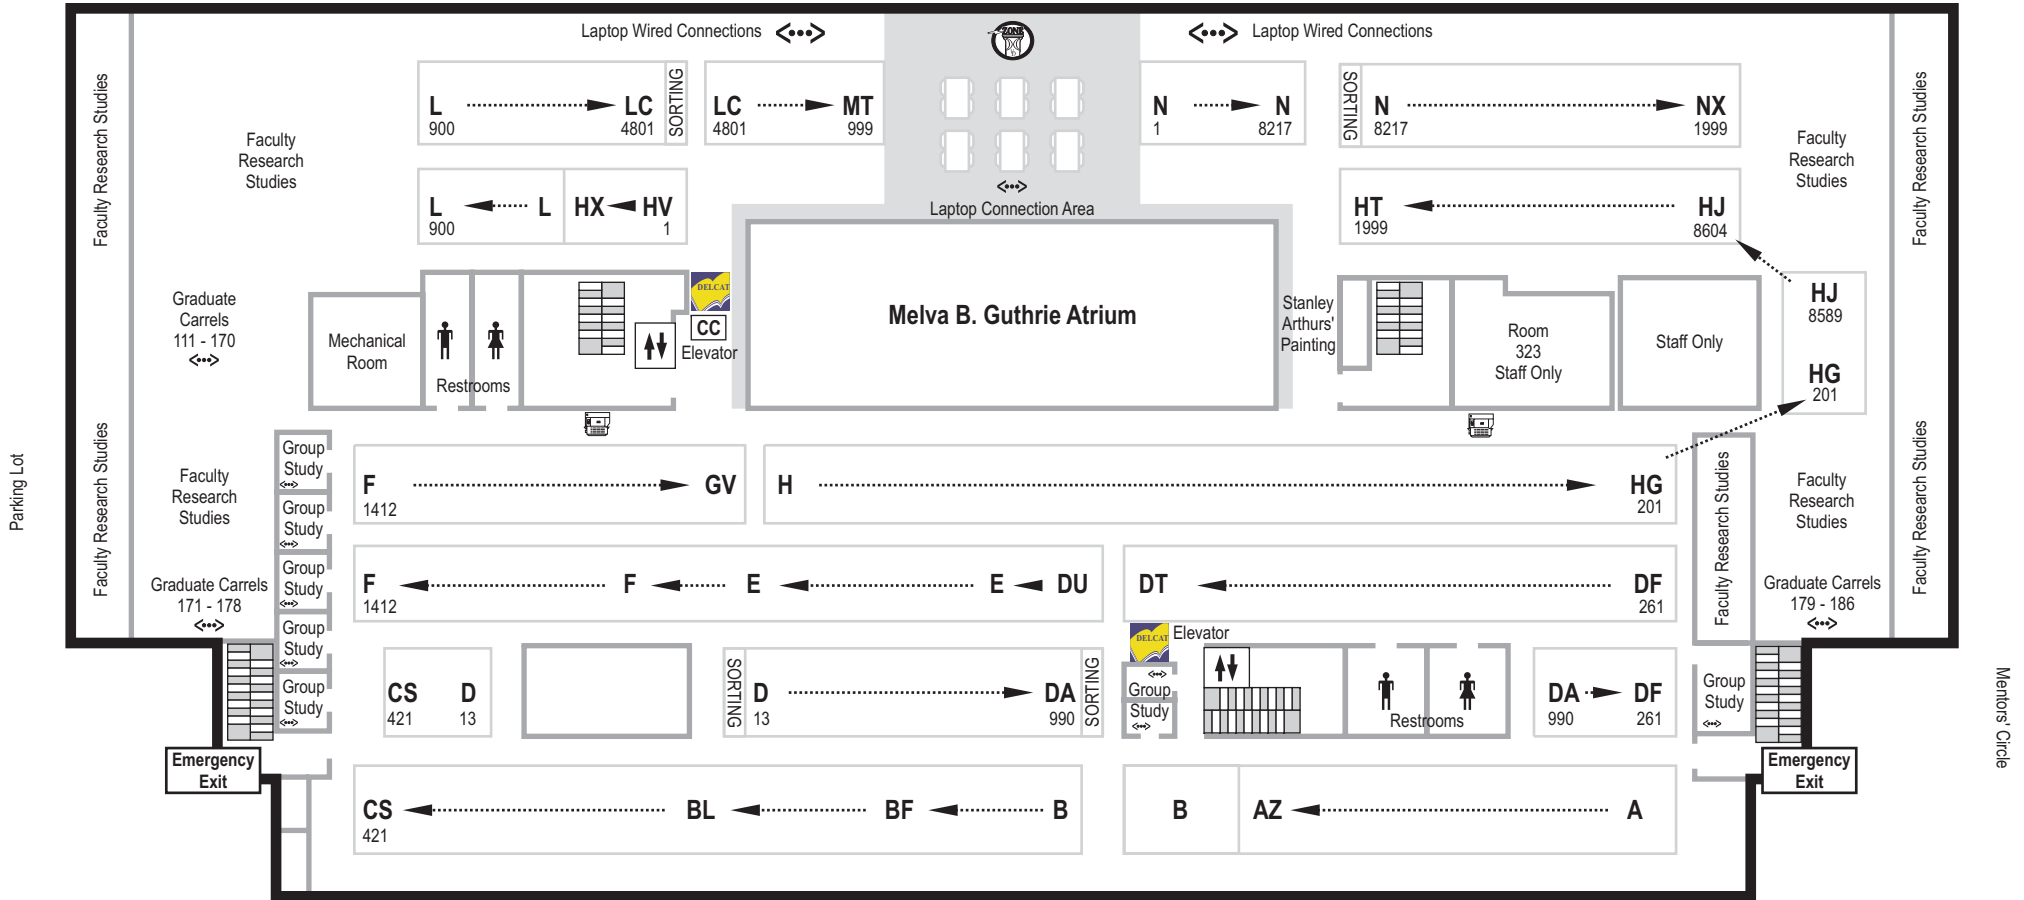

# Morris Library Third Floor

University of Delaware  
Hugh M. Morris Library

Newark, DE 19717-5267  
Call 302-831-BOOK for Library hours  
Library Web: <http://www.lib.udel.edu/>

South College Avenue

	Telephone		Laptop Wired Connections
	Change Machine		Laptop Wireless Network Area (Gray Area)
	Copy Card Dispenser		Table / Desk
	Elevator		Online Library Catalog Station
	Restrooms		Stairs
	Copy Machine		Baby Changing Station
	Old Style (White & Blue) Copy Card Copy Machine		Add Money to Cards for Printing & Copying on Lower Level

Study Tables & Carrels Are Available On Every Floor  
All Group Study Rooms & Graduate Carrels Have Ethernet Connections For Laptops

Rev. 8/08