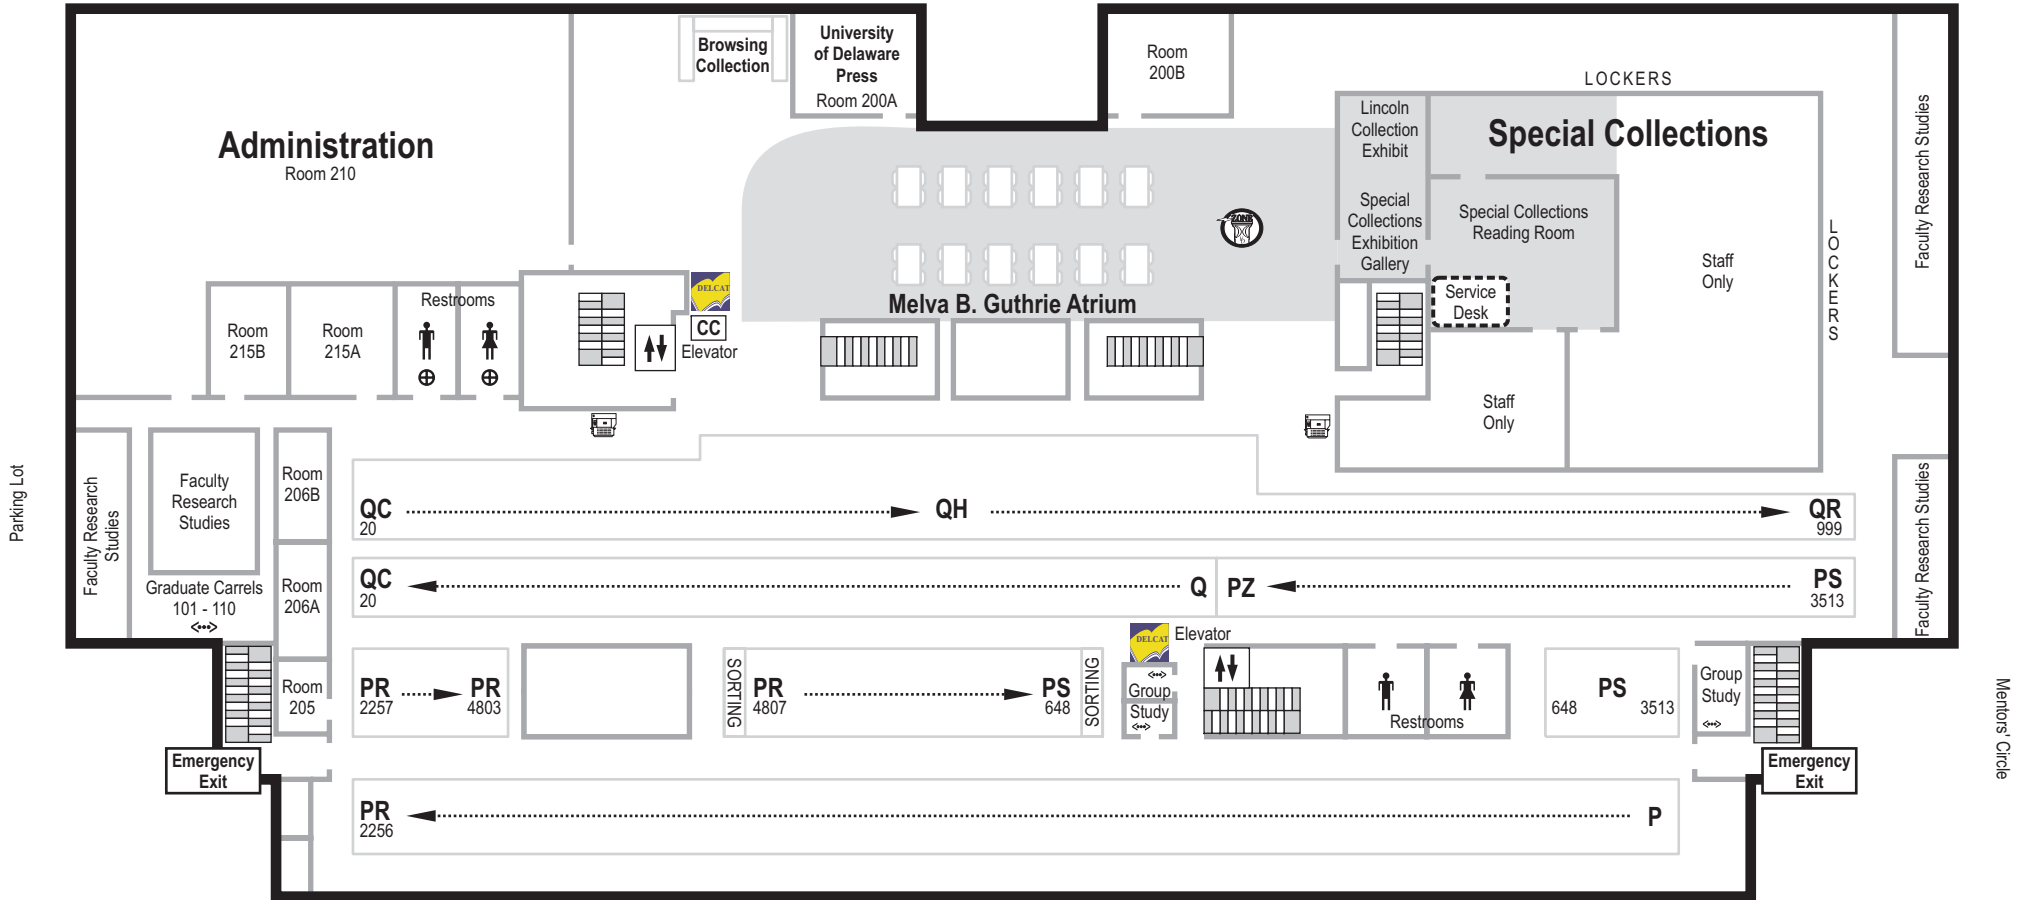

# Morris Library Second Floor

University of Delaware  
Hugh M. Morris Library

Newark, DE 19717-5267  
Call 302-831-BOOK for Library hours  
Library Web: <http://www.lib.udel.edu/>

South College Avenue

	Telephone		Laptop Wired Connections
	Change Machine		Laptop Wireless Network Area (Gray Area)
	Copy Card Dispenser		Table / Desk
	Elevator		Online Library Catalog Station
	Restrooms		Stairs
	Copy Machine		Baby Changing Station
	Old Style (White & Blue) Copy Card Copy Machine		Add Money to Cards for Printing & Copying on Lower Level

Study Tables & Carrels Are Available On Every Floor  
All Group Study Rooms & Graduate Carrels Have Ethernet Connections For Laptops

Rev. 8/08