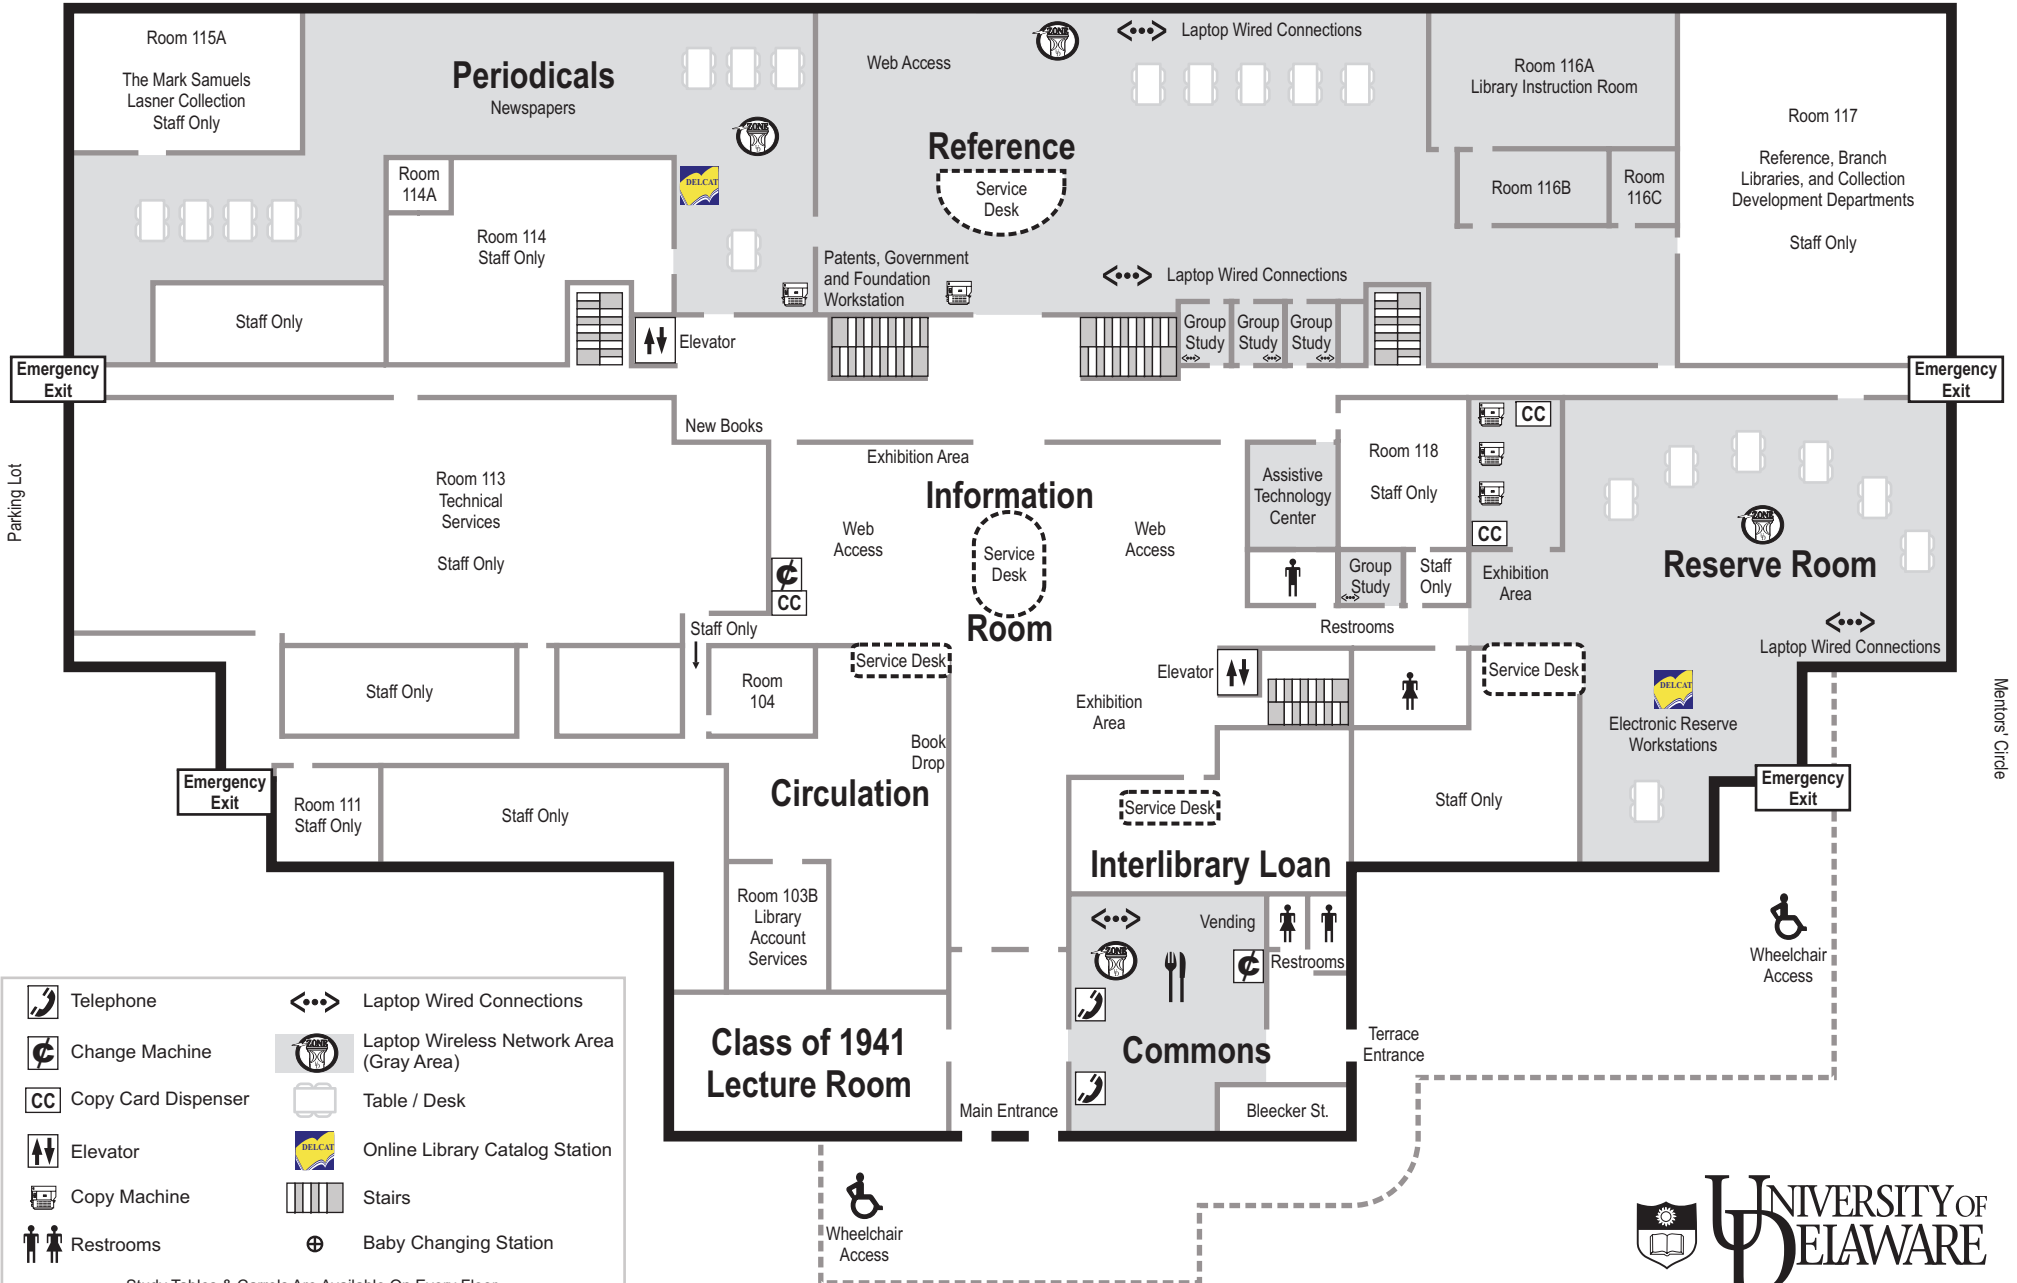

# Morris Library First Floor

University of Delaware  
Hugh M. Morris Library

Newark, DE 19717-5267  
Call 302-831-BOOK for Library hours  
Library Web: <http://www.lib.udel.edu/>

South College Avenue

Parking Lot

Mentors' Circle

- |                     |  |
|---------------------|--|
| Telephone           | Laptop Wired Connections                 |
| Change Machine      | Laptop Wireless Network Area (Gray Area) |
| Copy Card Dispenser | Table / Desk                             |
| Elevator            | Online Library Catalog Station           |
| Copy Machine        | Stairs                                   |
| Restrooms           | Baby Changing Station                    |

Study Tables & Carrels Are Available On Every Floor  
All Group Study Rooms & Graduate Carrels Have Ethernet Connections For Laptops