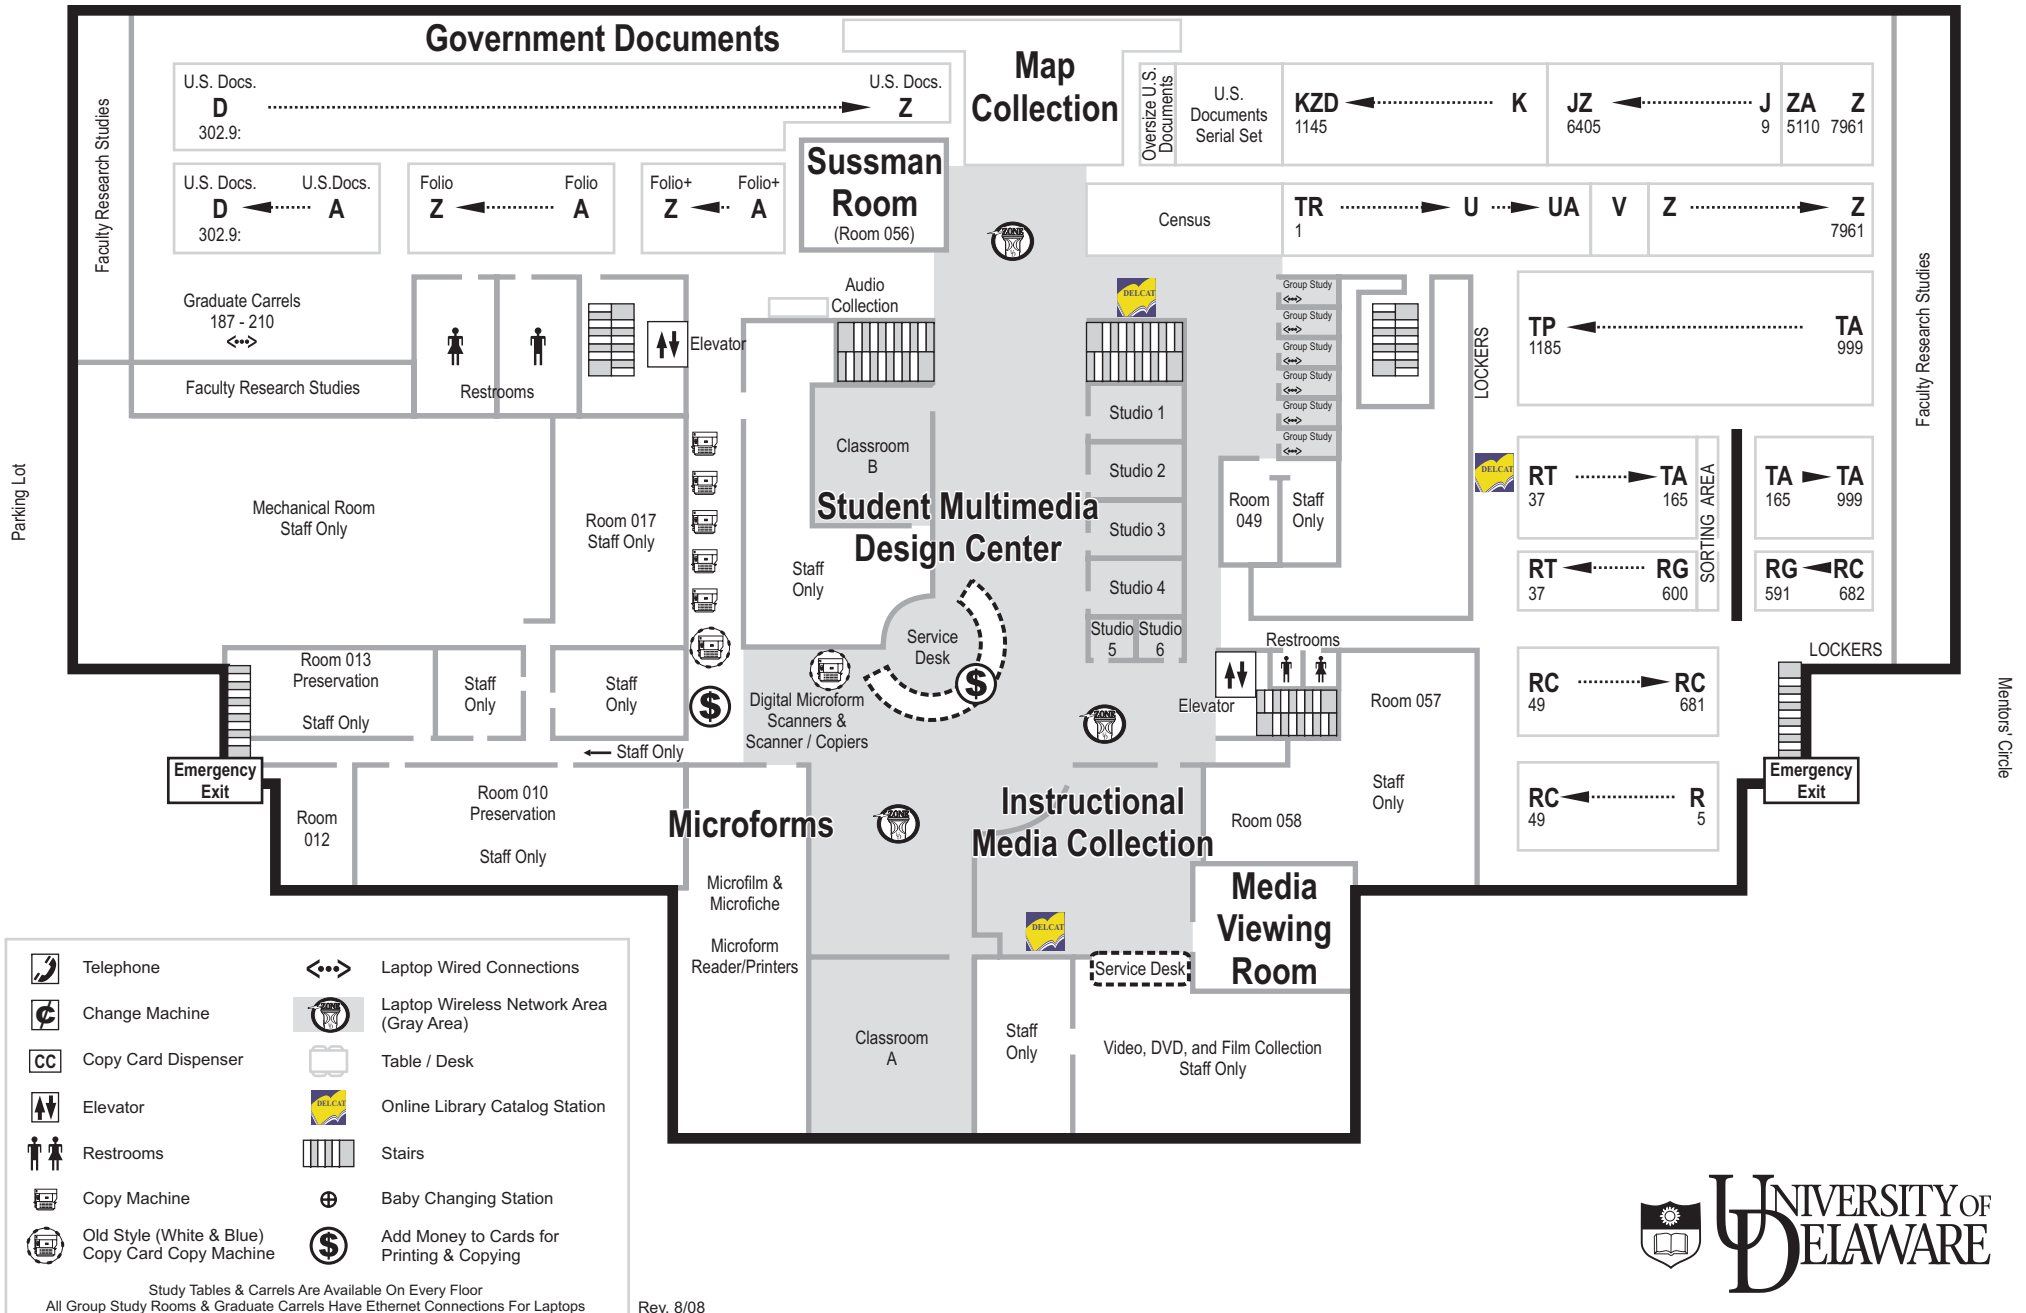

# Morris Library Lower Level

University of Delaware  
Hugh M. Morris Library

Newark, DE 19717-5267  
Call 302-831-BOOK for Library hours  
Library Web: <http://www.lib.udel.edu/>

South College Avenue

- |  |   |  |   |
|--|---|--|---|
|  | Telephone                                       |  | Laptop Wired Connections                  |
|  | Change Machine                                  |  | Laptop Wireless Network Area (Gray Area)  |
|  | Copy Card Dispenser                             |  | Table / Desk                              |
|  | Elevator  |  | Online Library Catalog Station            |
|  | Restrooms                                       |  | Stairs                                    |
|  | Copy Machine                                    |  | Baby Changing Station                     |
|  | Old Style (White & Blue) Copy Card Copy Machine |  | Add Money to Cards for Printing & Copying |

Study Tables & Carrels Are Available On Every Floor

All Group Study Rooms & Graduate Carrels Have Ethernet Connections For Laptops

Rev. 8/08